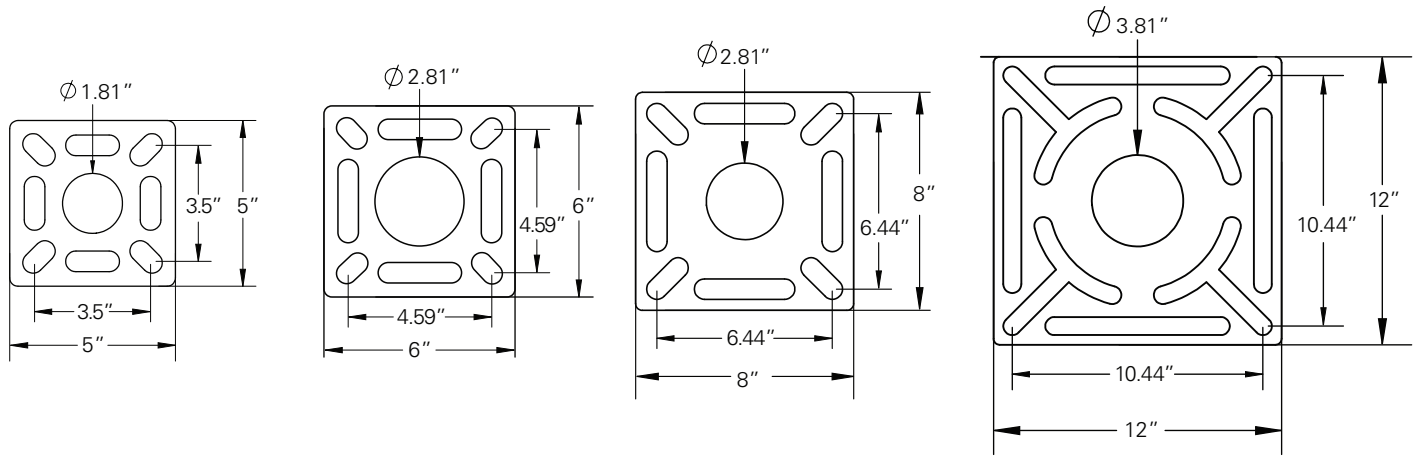

Necks

Architectural

Cut and welded, available in any tube shape except round

Bent

Uses a mandrel, smooth curve, only available in specific 2" square or round tube

Base Plates

Face Plates

NEED MORE?