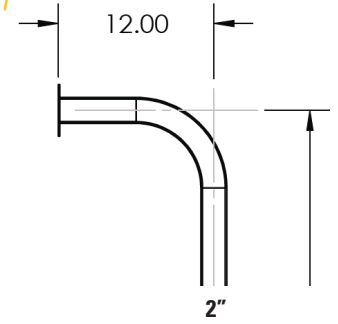

Standard GNs	C Hgt	Width	Rch	Wgt	Material	Tube	Neck Typ	Face Plt	Dvc-Spc Fit	Base Plt	Base Mnt Typ	Finish	Stck/BTO
72-9C-IN	72"	5"	12"	25 lbs	Crbn Stl	2x2	Bent	4x4	Universal	N/A	In-Grnd/Wet Cmnt	Blck Wrnkle Pwdrct	Stock
72-3-12	72"	10"	12"	48 lbs	Crbn Stl	3x3	Archtctrl	6x6	Universal	8x8	Pad Mount	Blck Wrnkle Pwdrct	Stock
72-3-12-SS	72"	10"	12"	48 lbs	304 Stls	3x3	Archtctrl	6x6	Universal	8x8	Pad Mount	Brushed #4	Stock
72-9C-D	72"	10"	12"	45 lbs	Crbn Stl	2x2, 2x4	Bent	4x4	Universal	8x8	Pd Mnt, Dual Hd	Blck Wrnkle Pwdrct	Stock
72-9C-DSP	72"	10"	12"	40 lbs	Crbn Stl	2x2	Bent	4x4	Universal	8x8	Pd Mnt, Dual Hd	Brushed #4	Stock
72-9C-DSP-SS	72"	10"	12"	40 lbs	304 Stls	2x2	Archtctrl	4x4	Universal	8x8	Pad Mount	Blck Wrnkle Pwdrct	Stock
72-9C-S	72"	10"	12"	35 lbs	Crbn Stl	2x2	Bent	4x4	Universal	8x8	Pad Mount	Blck Wrnkle Pwdrct	Stock
72-DSP-3-04-04	72"	10"	4"	45 lbs	Crbn Stl	3x3	Archtctrl	6x6	Universal	8x8	Pd Mnt, Dual Hd	Blck Wrnkle Pwdrct	Stock
72-DSP-3-12-12	72"	10"	12"	55 lbs	Crbn Stl	3x3	Archtctrl	6x6	Universal	8x8	Pd Mnt, Dual Hd	Blck Wrnkle Pwdrct	Stock
HD-100-IN	72"	10"	12"	55 lbs	Crbn Stl	4x4	Archtctrl	8x8	Universal	N/A	In-Grnd/Wet Cmnt	Blck Wrnkle Pwdrct	Stock
HD-78-4-TSP	72"	13"	12"	70 lbs	Crbn Stl	4x4, 3x3	Archtctrl	8x8, 6x6	Universal	8x8	Pd Mnt, Trple Hd	Blck Wrnkle Pwdrct	Stock
72-9C-D-IN	72"	10"	12"	55 lbs	Crbn Stl	2x2, 2x4	Bent	4x4	Universal	N/A	In-Grnd/Wet Cmnt	Blck Wrnkle Pwdrct	Stock
84-4-12	84"	13"	12"	70 lbs	Crbn Stl	4x4	Archtctrl	Special	Universal	12x12	Pad Mount	Blck Wrnkle Pwdrct	Stock
84-DSP-4-12-12	84"	13"	12"	80 lbs	Crbn Stl	4x4	Archtctrl	Special	Universal	12x12	Pd Mnt, Dual Hd	Blck Wrnkle Pwdrct	Stock

Necks

Architectural

Cut and welded, available in any tube shape except round

Bent

Uses a mandrel, smooth curve, only available in specific 2" square or round tube

Base Plates

Face Plates

NEED MORE?