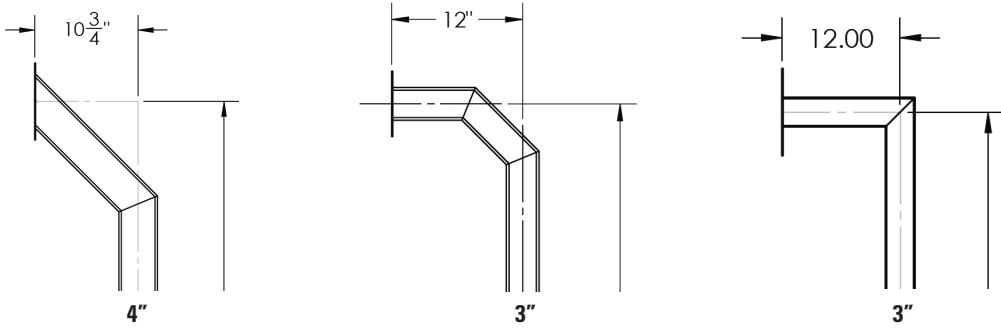

Necks

Architectural

Cut and welded, available in any tube shape except round