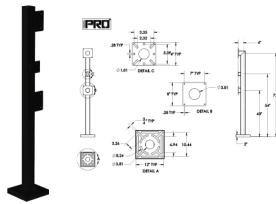

FREE CUSTOM CAD

CAD engineers are free to use and on-call to create drawings specific to your project requirements. CAD designs are created within 24 hours.