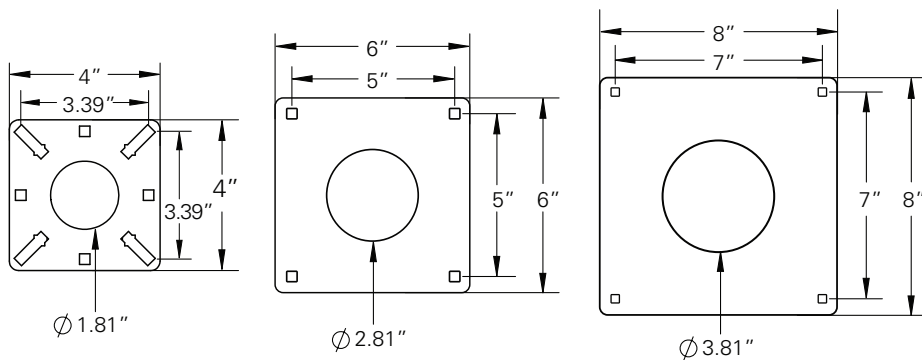

Necks

Architectural

Cut and welded, available in any tube shape except round

Bent

Uses a mandrel, smooth curve, only available in specific 2" square or round tube

Base Plates

Face Plates

NEED MORE?