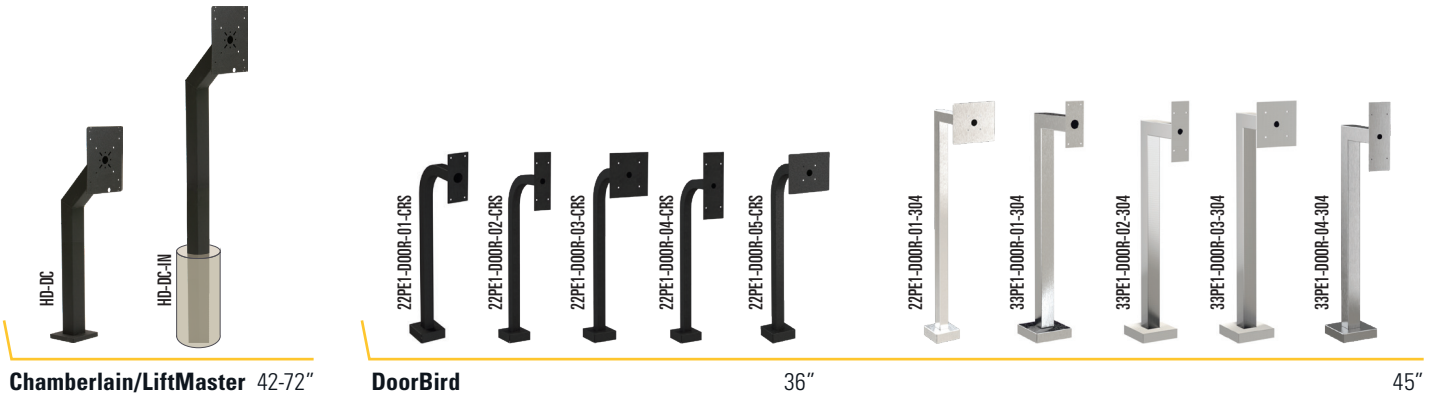

Device-Specific GNs	Hgt	Wdth	Rch	Wgt	Material	Tube	Neck Typ	Face Plt	Dvc-Spc Fit	Base Plt	Base Mnt Typ	Finish	Stck/BTO
HD-DC	42"	10"	12"	45 lbs	Crbn Stl	4x4	Archtctrl	Special	Chamberlain/LiftMaster	8x8	Pad Mount	Blck Wrnkle Pwdrcr	BTO
HD-DC-IN	72"	13"	12"	55 lbs	Crbn Stl	4x4	Archtctrl	Special	Chamberlain/LiftMaster	N/A	In-Grnd/Wet Cmnt	Blck Wrnkle Pwdrcr	BTO
22PE1-DOOR-01-CRS	36"	7"	12"	18 lbs	Crbn Stl	2x2	Bent	Special	DoorBird 2101V	5x5	Pad Mount	Blck Pwdrcrcoat	BTO
22PE1-DOOR-02-CRS	36"	7"	12"	18 lbs	Crbn Stl	2x2	Bent	Special	DoorBird 2101KV	5x5	Pad Mount	Blck Pwdrcrcoat	BTO
22PE1-DOOR-03-CRS	36"	7"	12"	18 lbs	Crbn Stl	2x2	Archtctrl	Special	DoorBird DKH	5x5	Pad Mount	Metllc Nckl Pwdrcrcoat	BTO
22PE1-DOOR-04-CRS	36"	7"	12"	18 lbs	Crbn Stl	2x2	Bent	Special	DoorBird D21DKV	5x5	Pad Mount	Blck Pwdrcrcoat	BTO
22PE1-DOOR-05-CRS	36"	7"	12"	18 lbs	Crbn Stl	2x2	Bent	Special	DoorBird D1101KH	5x5	Pad Mount	Blck Pwdrcrcoat	BTO
22PE1-DOOR-01-304	45"	7"	12"	22 lbs	304 Stls	2x2	Archtctrl	4x4	DoorBird D1101KH	5x5	Pad Mount	Brushed #4	BTO
33PE1-DOOR-01-304	45"	7"	12"	25 lbs	304 Stls	3x3	Archtctrl	Special	DoorBird 2101V	8x8	Pad Mount	Brushed #4	BTO
33PE1-DOOR-02-304	45"	7"	12"	25 lbs	304 Stls	3x3	Archtctrl	Special	DoorBird 2101KV	8x8	Pad Mount	Brushed #4	BTO
33PE1-DOOR-03-304	45"	7"	12"	25 lbs	304 Stls	3x3	Bent	Special	DoorBird DKH	8x8	Pad Mount	Blck Pwdrcrcoat	BTO
33PE1-DOOR-04-304	45"	7"	12"	25 lbs	304 Stls	3x3	Archtctrl	Special	DoorBird D21DKV	8x8	Pad Mount	Brushed #4	BTO